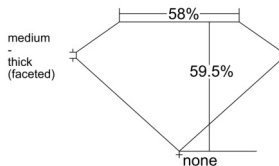

GIA®

FACSIMILE

GIA REPORT

7541169251

Verify this report at GIA.edu

GIA NATURAL DIAMOND DOSSIER®

December 06, 2025
GIA Report Number 7541169251
Shape and Cutting Style ..... Heart Brilliant
Measurements ..... 4.73 x 5.58 x 3.32 mm

GRADING RESULTS

Carat Weight ..... 0.50 carat
Color Grade I
Clarity Grade VVS2

ADDITIONAL GRADING INFORMATION

Polish ..... Excellent
Symmetry ..... Very Good
Fluorescence ..... None
Clarity Characteristics ..... Needle, Pinpoint
Inscription(s): GIA 7541169251

PROPORTIONS

Profile not to actual proportions

GRADING SCALES

GIA COLOR SCALE		GIA CLARITY SCALE			
COLORLESS	D	VERY VERY SLIGHTLY INCLUDED	FLAWLESS		
	E		INTERNALLY FLAWLESS		
	F	VERY SLIGHTLY INCLUDED	VVS₁		
	G		VVS₂		
	H		VS₁		
	NEAR COLORLESS	I	SLIGHTLY INCLUDED	VS₂	
		J		SI₁	
		FAINT	K	INCLUDED	SI₂
			L		I₁
			M		I₂
VERT LIGHT	N	INCLUDED	I₃		
	O				
	P				
	Q				
	R				
LIGHT	S				
	T				
	U				
	V				
	W				
X					
Y					
Z