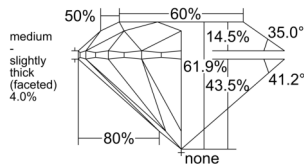

GIA®

FACSIMILE

GIA REPORT

7541168685

Verify this report at GIA.edu

GIA NATURAL DIAMOND DOSSIER®

December 04, 2025
GIA Report Number 7541168685
Shape and Cutting Style ..... Round Brilliant
Measurements ..... 5.10 - 5.14 x 3.17 mm

GRADING RESULTS

Carat Weight ..... 0.51 carat
Color Grade ..... F
Clarity Grade VS2
Cut Grade ..... Excellent

ADDITIONAL GRADING INFORMATION

Polish ..... Excellent
Symmetry ..... Excellent
Fluorescence ..... Faint
Clarity Characteristics ..... Crystal, Feather
Inscription(s): GIA 7541168685

PROPORTIONS

Profile to actual proportions