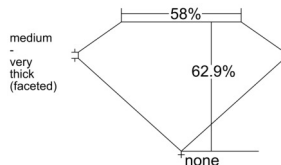

GIA®

FACSIMILE

GIA REPORT

7541163867

Verify this report at GIA.edu

GIA NATURAL DIAMOND DOSSIER®

December 05, 2025
GIA Report Number 7541163867
Shape and Cutting Style ..... Heart Brilliant
Measurements ..... 4.56 x 5.44 x 3.42 mm

GRADING RESULTS

Carat Weight ..... 0.50 carat
Color Grade ..... G
Clarity Grade VVS2

ADDITIONAL GRADING INFORMATION

Polish ..... Very Good
Symmetry ..... Excellent
Fluorescence ..... None
Clarity Characteristics ..... Cloud, Pinpoint
Inscription(s): GIA 7541163867

PROPORTIONS

Profile not to actual proportions

GRADING SCALES

GIA COLOR SCALE		GIA CLARITY SCALE	
COLORLESS	D	VERY VERY SLIGHTLY INCLUDED	FLAWLESS
	E		INTERNALLY FLAWLESS
	F		VVS₁
	G		VVS₂
	H		VS₁
	I		VS₂
	J		SI₁
	K		SI₂
	L		I₁
	M		I₂
NEAR COLORLESS	N	SLIGHTLY INCLUDED	I₃
	O		
	P		
	Q		
FAINT	R		
	S		
	T		
	U		
VERT LIGHT	V		
	W		
	X		
	Y		
LIGHT	Z