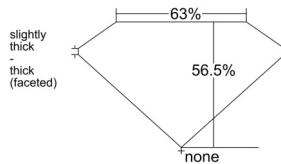

GIA®

FACSIMILE

GIA REPORT 7541162802

Verify this report at GIA.edu

GIA NATURAL DIAMOND DOSSIER®

December 08, 2025
GIA Report Number 7541162802
Shape and Cutting Style ..... Heart Brilliant
Measurements ..... 5.60 x 6.46 x 3.65 mm

GRADING RESULTS

Carat Weight ..... 0.80 carat
Color Grade ..... H
Clarity Grade VVS1

ADDITIONAL GRADING INFORMATION

Polish ..... Excellent
Symmetry ..... Excellent
Fluorescence ..... None
Clarity Characteristics ..... Feather
Inscription(s): GIA 7541162802

PROPORTIONS

Profile not to actual proportions

GRADING SCALES

GIA COLOR SCALE		GIA CLARITY SCALE	
COLORLESS	D	VERY VERY SLIGHTLY INCLUDED	FLAWLESS
	E		INTERNALLY FLAWLESS
	F		VVS₁
	G		VVS₂
	H		VS₁
	I		VS₂
	J		SI₁
	K		SI₂
	L		I₁
	M		I₂
NEAR COLORLESS	N	SLIGHTLY INCLUDED	I₃
	O		
	P		
	Q		
FAINT	R		
	S		
	T		
	U		
VERT LIGHT	V		
	W		
	X		
	Y		
LIGHT	Z