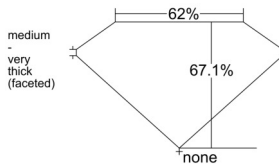

GIA®

FACSIMILE

GIA REPORT 7541143716

Verify this report at GIA.edu

GIA NATURAL DIAMOND DOSSIER®

December 04, 2025
GIA Report Number 7541143716
Shape and Cutting Style ..... Cushion Modified Brilliant
Measurements ..... 5.24 x 5.21 x 3.49 mm

GRADING RESULTS

Carat Weight ..... 0.81 carat
Color Grade ..... K
Clarity Grade VVS2

ADDITIONAL GRADING INFORMATION

Polish ..... Excellent
Symmetry ..... Excellent
Fluorescence ..... None
Clarity Characteristics ..... Pinpoint, Needle, Feather
Inscription(s): GIA 7541143716

PROPORTIONS

Profile not to actual proportions

GRADING SCALES

GIA COLOR SCALE		GIA CLARITY SCALE			
COLORLESS	D	VERY VERY SLIGHTLY INCLUDED	FLAWLESS		
	E		INTERNALLY FLAWLESS		
	F	VERY SLIGHTLY INCLUDED	VVS₁		
	G		VVS₂		
	H		VS₁		
	NEAR COLORLESS	I	SLIGHTLY INCLUDED	VS₂	
		J		S₁	
		FAINT	K	INCLUDED	S₂
			L		I₁
			M		I₂
VERT LIGHT	N	INCLUDED	I₃		
	O				
	P				
	Q				
	R				
LIGHT	S				
	T				
	U				
	V				
	W				
	X				
	Y				
	Z