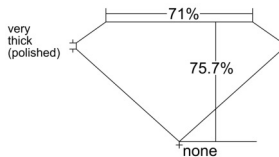

GIA®

FACSIMILE

GIA REPORT

7541143610

Verify this report at GIA.edu

GIA NATURAL DIAMOND DOSSIER®

December 02, 2025
GIA Report Number 7541143610
Shape and Cutting Style ..... Square Modified Brilliant
Measurements ..... 5.09 x 5.08 x 3.84 mm

GRADING RESULTS

Carat Weight ..... 0.90 carat
Color Grade ..... K
Clarity Grade VVS1

ADDITIONAL GRADING INFORMATION

Polish ..... Excellent
Symmetry ..... Excellent
Fluorescence ..... None
Clarity Characteristics ..... Pinpoint, Feather
Inscription(s): GIA 7541143610

PROPORTIONS

Profile not to actual proportions

GRADING SCALES

GIA COLOR SCALE		GIA CLARITY SCALE			
COLORLESS	D	VERY VERY SLIGHTLY INCLUDED	FLAWLESS		
	E		INTERNALLY FLAWLESS		
	F	VERY SLIGHTLY INCLUDED	VVS₁		
	G		VVS₂		
	H		VS₁		
	NEAR COLORLESS	I	SLIGHTLY INCLUDED	VS₂	
		J		SI₁	
		FAINT	K	INCLUDED	SI₂
			L		I₁
			M		I₂
VERY LIGHT	N	LIGHT	I₃		
	O				
	P				
	Q				
	R				
	S				
	T