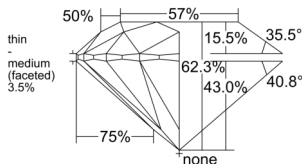

GIA®

FACSIMILE

GIA REPORT

7541140478

Verify this report at GIA.edu

GIA NATURAL DIAMOND DOSSIER®

December 02, 2025
GIA Report Number 7541140478
Shape and Cutting Style ..... Round Brilliant
Measurements ..... 4.70 - 4.73 x 2.94 mm

GRADING RESULTS

Carat Weight ..... 0.40 carat
Color Grade ..... D
Clarity Grade VVS2
Cut Grade ..... Excellent

ADDITIONAL GRADING INFORMATION

Polish ..... Excellent
Symmetry ..... Excellent
Fluorescence ..... Medium Blue
Clarity Characteristics ..... Pinpoint, Feather, Knot
Inscription(s): GIA 7541140478

PROPORTIONS

Profile to actual proportions