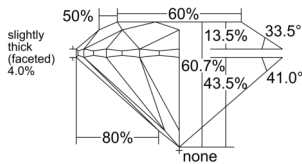

GIA®

FACSIMILE

GIA NATURAL DIAMOND DOSSIER®

December 02, 2025
GIA Report Number 7541135574
Shape and Cutting Style ..... Round Brilliant
Measurements ..... 5.42 - 5.45 x 3.30 mm

GRADING RESULTS

Carat Weight ..... 0.60 carat
Color Grade ..... G
Clarity Grade VS2
Cut Grade ..... Excellent

ADDITIONAL GRADING INFORMATION

Polish ..... Excellent
Symmetry ..... Excellent
Fluorescence ..... None
Clarity Characteristics ..... Crystal, Cloud, Feather
Inscription(s): GIA 7541135574

GIA REPORT 7541135574

Verify this report at GIA.edu

PROPORTIONS

Profile to actual proportions