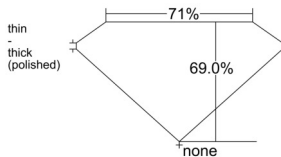

GIA®

FACSIMILE

GIA REPORT 7541116076

Verify this report at GIA.edu

GIA NATURAL DIAMOND DOSSIER®

November 28, 2025
GIA Report Number 7541116076
Shape and Cutting Style ..... Emerald Cut
Measurements ..... 4.64 x 3.16 x 2.18 mm

GRADING RESULTS

Carat Weight ..... 0.32 carat
Color Grade ..... D
Clarity Grade VS1

ADDITIONAL GRADING INFORMATION

Polish ..... Very Good
Symmetry ..... Very Good
Fluorescence ..... Faint
Clarity Characteristics ..... Crystal
Inscription(s): GIA 7541116076

PROPORTIONS

Profile not to actual proportions

GRADING SCALES

GIA COLOR SCALE		GIA CLARITY SCALE			
COLORLESS	D	VERY VERY SLIGHTLY INCLUDED	FLAWLESS		
	E		INTERNALLY FLAWLESS		
	F	VERY SLIGHTLY INCLUDED	VS₁		
	G		VS₂		
	H		VS₁		
	NEAR COLORLESS	I	SLIGHTLY INCLUDED	VS₂	
		J		SI₁	
		FAINT	K	INCLUDED	SI₂
			L		I₁
			M		I₂
VERT LIGHT	N	INCLUDED	I₃		
	O				
	P				
	Q				
	R				
	S				
	T				
LIGHT	U				
	V				
	W				
	X				
Y					
Z