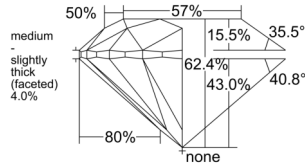

GIA®

FACSIMILE

GIA NATURAL DIAMOND DOSSIER®

November 28, 2025
GIA Report Number 7541106689
Shape and Cutting Style ..... Round Brilliant
Measurements ..... 4.40 - 4.42 x 2.75 mm

GRADING RESULTS

Carat Weight ..... 0.33 carat
Color Grade ..... F
Clarity Grade VS1
Cut Grade ..... Excellent

ADDITIONAL GRADING INFORMATION

Polish ..... Excellent
Symmetry ..... Excellent
Fluorescence ..... None
Clarity Characteristics..... Crystal, Cloud, Feather, Pinpoint
Inscription(s): GIA 7541106689

GIA REPORT 7541106689

Verify this report at GIA.edu

PROPORTIONS

GRADING SCALES

GIA COLOR SCALE	GIA CLARITY SCALE	GIA CUT SCALE	
D	FLAWLESS	EXCELLENT	
E	INTERNALLY FLAWLESS		
F		VVS₁	VERY GOOD
G	VVS₂		
H	VS₁	GOOD	
I	VS₂		
J	SI₁	FAIR	
K	SI₂		
L	I₁	POOR	
M	I₂		
N	I₃		
O			
P			
Q			
R			
S			
T			
U			
V			
W			
X			
Y			
Z