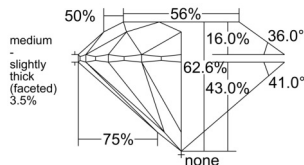

GIA®

FACSIMILE

GIA REPORT

7541103652

Verify this report at GIA.edu

GIA NATURAL DIAMOND DOSSIER®

November 28, 2025
GIA Report Number 7541103652
Shape and Cutting Style ..... Round Brilliant
Measurements ..... 4.94 - 4.95 x 3.09 mm

GRADING RESULTS

Carat Weight ..... 0.46 carat
Color Grade ..... K
Clarity Grade VVS1
Cut Grade ..... Excellent

ADDITIONAL GRADING INFORMATION

Polish ..... Excellent
Symmetry ..... Excellent
Fluorescence ..... Medium Blue
Clarity Characteristics ..... Pinpoint
Inscription(s): GIA 7541103652

PROPORTIONS

Profile to actual proportions

GRADING SCALES

GIA COLOR SCALE

COLORLESS	D
	E
	F
	G
	H
	I
	J
NEAR COLORLESS	K
	L
Faint	M
	N
	O
	P
	Q
	R
	S
	T
	U
	V
	W
	X
	Y
Light	Z

GIA CLARITY SCALE

FLAWLESS	VERY VERY SLIGHTLY INCLUDED	VVS₁	VVS₂	VS₁	VS₂	SI₁	SI₂	I₁	I₂	I₃	
											INTERNALLY FLAWLESS

GIA CUT SCALE

EXCELLENT
VERY GOOD
GOOD
FAIR
POOR