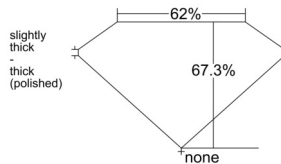

GIA®

FACSIMILE

GIA REPORT 7541092176

Verify this report at GIA.edu

GIA NATURAL DIAMOND DOSSIER®

November 26, 2025
GIA Report Number 7541092176
Shape and Cutting Style ..... Square Emerald Cut
Measurements ..... 4.61 x 4.57 x 3.08 mm

GRADING RESULTS

Carat Weight ..... 0.60 carat
Color Grade ..... F
Clarity Grade VS2

ADDITIONAL GRADING INFORMATION

Polish ..... Excellent
Symmetry ..... Good
Fluorescence ..... None
Clarity Characteristics ..... Crystal
Inscription(s): GIA 7541092176

PROPORTIONS

Profile not to actual proportions

GRADING SCALES

GIA COLOR SCALE		GIA CLARITY SCALE			
COLORLESS	D	VERY VERY SLIGHTLY INCLUDED	FLAWLESS		
	E		INTERNALLY FLAWLESS		
	F		VVS₁		
	NEAR COLORLESS	G	VERY SLIGHTLY INCLUDED	VVS₂	
		H		VS₁	
		FAINT	I	SLIGHTLY INCLUDED	VS₂
			J		SI₁
	K		SI₂		
	LIGHT		L	INCLUDED	I₁
			M		I₂
N			I₃		
O					
P					
Q					
R