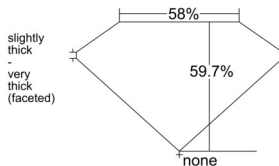

GIA®

FACSIMILE

GIA REPORT 7541087008

Verify this report at GIA.edu

GIA NATURAL DIAMOND DOSSIER®

November 25, 2025
GIA Report Number **7541087008**
Shape and Cutting Style ..... **Heart Brilliant**
Measurements ..... **5.19 x 6.10 x 3.64 mm**

GRADING RESULTS

Carat Weight ..... **0.70 carat**
Color Grade ..... **I**
Clarity Grade **VVS1**

ADDITIONAL GRADING INFORMATION

Polish ..... **Excellent**
Symmetry ..... **Very Good**
Fluorescence ..... **Faint**
Clarity Characteristics ..... **Feather**
Inscription(s): **GIA 7541087008**

PROPORTIONS

Profile not to actual proportions

GRADING SCALES

GIA COLOR SCALE		GIA CLARITY SCALE			
COLORLESS	D	VERY VERY SLIGHTLY INCLUDED	FLAWLESS		
	E		INTERNALLY FLAWLESS		
	F		VVS₁		
	NEAR COLORLESS	G	VVS₂		
		H	VERY SLIGHTLY INCLUDED	VS₁	
		I		VS₂	
		FAINT	J	SLIGHTLY INCLUDED	SI₁
			K		SI₂
	L		INCLUDED		I₁
	M			I₂	
LIGHT	N			I₃	
	O				
	P				
	Q				
	R