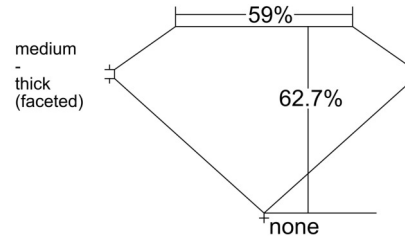

GIA NATURAL DIAMOND GRADING REPORT

November 26, 2025
 GIA Report Number 7541084843
 Shape and Cutting Style Pear Brilliant
 Measurements 9.50 x 5.85 x 3.67 mm

GRADING RESULTS

Carat Weight 1.21 carat
 Color Grade D
 Clarity Grade VVS2

ADDITIONAL GRADING INFORMATION

Polish Excellent
 Symmetry Excellent
 Fluorescence None
 Inscription(s): GIA 7541084843
 Comments: Additional pinpoints are not shown.

PROPORTIONS

Profile not to actual proportions

CLARITY CHARACTERISTICS

KEY TO SYMBOLS*

- Needle
- Pinpoint

* Red symbols denote internal characteristics (inclusions). Green or black symbols denote external characteristics (blemishes). Diagram is an approximate representation of the diamond, and symbols shown indicate type, position, and approximate size of clarity characteristics. All clarity characteristics may not be shown. Details of finish are not shown.