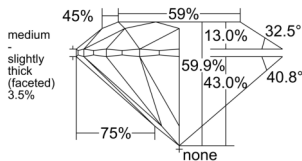

GIA®

FACSIMILE

GIA REPORT 7541083968

Verify this report at GIA.edu

GIA NATURAL DIAMOND DOSSIER®

November 25, 2025
GIA Report Number 7541083968
Shape and Cutting Style ..... Round Brilliant
Measurements ..... 4.15 - 4.17 x 2.49 mm

GRADING RESULTS

Carat Weight ..... 0.26 carat
Color Grade ..... F
Clarity Grade VVS1
Cut Grade ..... Excellent

ADDITIONAL GRADING INFORMATION

Polish ..... Excellent
Symmetry ..... Excellent
Fluorescence ..... Medium Blue
Clarity Characteristics ..... Pinpoint
Inscription(s): GIA 7541083968

PROPORTIONS

Profile to actual proportions