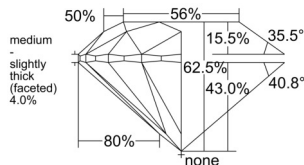

GIA®

FACSIMILE

GIA REPORT

7541082655

Verify this report at GIA.edu

GIA NATURAL DIAMOND DOSSIER®

November 25, 2025
GIA Report Number 7541082655
Shape and Cutting Style ..... Round Brilliant
Measurements ..... 4.60 - 4.63 x 2.89 mm

GRADING RESULTS

Carat Weight ..... 0.38 carat
Color Grade ..... H
Clarity Grade VVS1
Cut Grade ..... Excellent

ADDITIONAL GRADING INFORMATION

Polish ..... Excellent
Symmetry ..... Excellent
Fluorescence ..... None
Clarity Characteristics ..... Cloud, Feather
Inscription(s): GIA 7541082655

PROPORTIONS

Profile to actual proportions