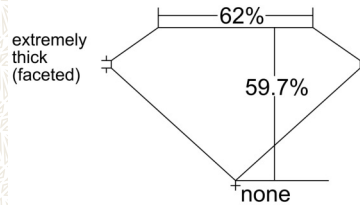

GIA NATURAL COLORED DIAMOND REPORT

December 17, 2025
 Report Type Grading Report
 GIA Report Number 7541076664
 Shape and Cutting Style Heart Modified Brilliant
 Measurements 5.03 x 6.29 x 3.75 mm

Carat Weight 1.01 carat
 Color Grade Fancy Yellow
 Color Origin Natural
 Color Distribution Even
 Clarity Grade SI1
 Proportions:

Profile not to actual proportions

Polish Excellent
 Symmetry Very Good
 Fluorescence Medium Blue
 Inscription(s): GIA 7541076664

Comments: Clouds are not shown. Additional pinpoints are not shown.

ADDITIONAL INFORMATION

- Feather
- Crystal
- Needle
- Pinpoint
- Extra Facet

* Red symbols denote internal characteristics (inclusions). Green or black symbols denote external characteristics (blemishes). Diagram is an approximate representation of the diamond, and symbols shown indicate type, position, and approximate size of clarity characteristics. All clarity characteristics may not be shown. Details of finish are not shown.