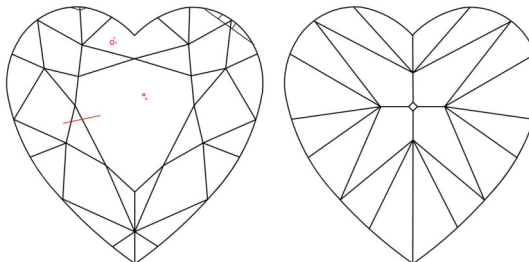

GIA NATURAL COLORED DIAMOND REPORT

December 17, 2025
 Report Type Grading Report
 GIA Report Number 7541076664
 Shape and Cutting Style Heart Modified Brilliant
 Measurements 5.03 x 6.29 x 3.75 mm

Carat Weight 1.01 carat
 Color Grade Fancy Yellow
 Color Origin Natural
 Color Distribution Even
 Clarity Grade SI1
 Proportions:

Profile not to actual proportions

Polish Excellent
 Symmetry Very Good
 Fluorescence Medium Blue
 Inscription(s): GIA 7541076664

Comments: Clouds are not shown. Additional pinpoints are not shown.

ADDITIONAL INFORMATION

GIA COLORED DIAMOND SCALE

Illustration of GIA fancy color grade interrelationships

GIA CLARITY SCALE

FLAWLESS
INTERNALLY FLAWLESS
VVS ₁
VVS ₂
VS ₁
VS ₂
SI ₁
SI ₂
I ₁
I ₂
I ₃

CLARITY CHARACTERISTICS

KEY TO SYMBOLS*

- Feather
- Crystal
- Needle
- Pinpoint
- Extra Facet

* Red symbols denote internal characteristics (inclusions). Green or black symbols denote external characteristics (blemishes). Diagram is an approximate representation of the diamond, and symbols shown indicate type, position, and approximate size of clarity characteristics. All clarity characteristics may not be shown. Details of finish are not shown.