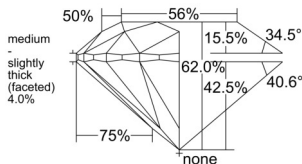

GIA®

FACSIMILE

GIA REPORT 7541074903

Verify this report at GIA.edu

GIA NATURAL DIAMOND DOSSIER®

November 24, 2025
GIA Report Number 7541074903
Shape and Cutting Style ..... Round Brilliant
Measurements ..... 5.18 - 5.21 x 3.22 mm

GRADING RESULTS

Carat Weight ..... 0.54 carat
Color Grade ..... G
Clarity Grade VVS1
Cut Grade ..... Excellent

ADDITIONAL GRADING INFORMATION

Polish ..... Excellent
Symmetry ..... Excellent
Fluorescence ..... None
Clarity Characteristics..... Pinpoint, Internal Graining, Feather
Inscription(s): GIA 7541074903

PROPORTIONS

Profile to actual proportions

GRADING SCALES

GIA COLOR SCALE	GIA CLARITY SCALE	GIA CUT SCALE	
D	FLAWLESS	EXCELLENT	
E	INTERNALLY FLAWLESS		
F		VVS₁	VERY GOOD
G	VVS₂		
H	VS₁	GOOD	
I	VS₂		
J	SI₁	FAIR	
K	SI₂		
L	I₁	POOR	
M			
N			
O	I₂		
P			
Q			
R	I₃		
S			
T			
U			
V			
W			
X			
Y			
Z