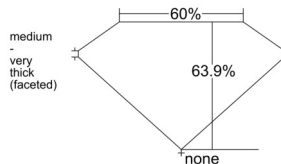

GIA®

FACSIMILE

GIA REPORT

7541064281

Verify this report at GIA.edu

GIA NATURAL DIAMOND DOSSIER®

November 24, 2025
GIA Report Number **7541064281**
Shape and Cutting Style ..... **Pear Brilliant**
Measurements ..... **7.00 x 4.29 x 2.74 mm**

GRADING RESULTS

Carat Weight ..... **0.50 carat**
Color Grade ..... **H**
Clarity Grade **VVS1**

ADDITIONAL GRADING INFORMATION

Polish ..... **Excellent**
Symmetry ..... **Excellent**
Fluorescence ..... **Faint**
Clarity Characteristics ..... **Feather**
Inscription(s): **GIA 7541064281**

PROPORTIONS

Profile not to actual proportions

GRADING SCALES

GIA COLOR SCALE		GIA CLARITY SCALE			
COLORLESS	D	VERY VERY SLIGHTLY INCLUDED	FLAWLESS		
	E		INTERNALLY FLAWLESS		
	F	VERY SLIGHTLY INCLUDED	VVS₁		
	G		VVS₂		
	H		VS₁		
	NEAR COLORLESS	I	SLIGHTLY INCLUDED	VS₂	
		J		SI₁	
		FAINT	K	INCLUDED	SI₂
			L		I₁
			M		I₂
VERY LIGHT			N	LIGHT	I₃
			O		
			P		
	Q				
	R				
	S				
	T				
	V				
	W				
	X				
	Y				
	Z