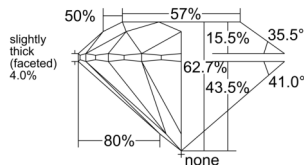

GIA®

FACSIMILE

GIA REPORT

7541050501

Verify this report at GIA.edu

GIA NATURAL DIAMOND DOSSIER®

November 19, 2025
GIA Report Number 7541050501
Shape and Cutting Style ..... Round Brilliant
Measurements ..... 6.14 - 6.17 x 3.86 mm

GRADING RESULTS

Carat Weight ..... 0.91 carat
Color Grade ..... K, Faint Brown
Clarity Grade VS1
Cut Grade ..... Excellent

ADDITIONAL GRADING INFORMATION

Polish ..... Excellent
Symmetry ..... Excellent
Fluorescence ..... Faint
Clarity Characteristics ..... Crystal, Feather, Pinpoint
Inscription(s): GIA 7541050501

PROPORTIONS

Profile to actual proportions