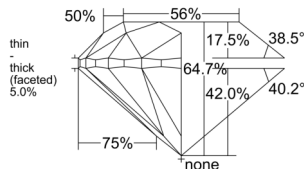

GIA®

FACSIMILE

GIA REPORT 7541023669

Verify this report at GIA.edu

GIA NATURAL DIAMOND DOSSIER®

November 17, 2025
GIA Report Number 7541023669
Shape and Cutting Style ..... Round Brilliant
Measurements ..... 5.48 - 5.55 x 3.57 mm

GRADING RESULTS

Carat Weight ..... 0.70 carat
Color Grade ..... M
Clarity Grade VVS2
Cut Grade ..... Very Good

ADDITIONAL GRADING INFORMATION

Polish ..... Excellent
Symmetry ..... Very Good
Fluorescence ..... Medium Blue
Clarity Characteristics ..... Pinpoint
Inscription(s): GIA 7541023669

PROPORTIONS

Profile to actual proportions

GRADING SCALES

GIA COLOR SCALE

COLORLESS	D
	E
	F
	G
	H
	I
	J
NEAR COLORLESS	K
	L
	M
	N
	O
	P
	R
	S
	T
	U
	V
	W
	X
	Y
LIGHT	Z

GIA CLARITY SCALE

FLAWLESS	VERY VERY SLIGHTLY INCLUDED	VVS₁	VVS₂	VS₁	VS₂	SI₁	SI₂	I₁	I₂	I₃	
											VERY SLIGHTLY INCLUDED
INTERNALLY FLAWLESS											

GIA CUT SCALE

EXCELLENT
VERY GOOD
GOOD
FAIR
POOR