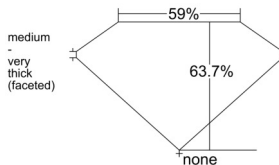

GIA®

FACSIMILE

GIA REPORT 7538995595

Verify this report at GIA.edu

GIA NATURAL DIAMOND DOSSIER®

November 13, 2025
GIA Report Number 7538995595
Shape and Cutting Style ..... Heart Brilliant
Measurements ..... 4.89 x 5.86 x 3.73 mm

GRADING RESULTS

Carat Weight ..... 0.60 carat
Color Grade ..... H
Clarity Grade VVS1

ADDITIONAL GRADING INFORMATION

Polish ..... Very Good
Symmetry ..... Very Good
Fluorescence ..... None
Clarity Characteristics ..... Pinpoint, Feather
Inscription(s): GIA 7538995595

PROPORTIONS

Profile not to actual proportions

GRADING SCALES

GIA COLOR SCALE		GIA CLARITY SCALE			
COLORLESS	D	VERY VERY SLIGHTLY INCLUDED	FLAWLESS		
	E		INTERNALLY FLAWLESS		
	F	VERY SLIGHTLY INCLUDED	VVS₁		
	G		VVS₂		
	H		VS₁		
	NEAR COLORLESS	I	SLIGHTLY INCLUDED	VS₂	
		J		SI₁	
		FAINT	K	INCLUDED	SI₂
			L		I₁
			M		I₂
VERT LIGHT	N	LIGHT	I₃		
	O				
	P				
	Q				
	R				
	S				
	T