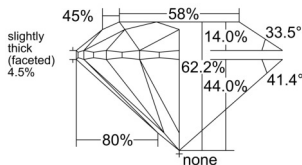

GIA®

FACSIMILE

GIA REPORT 7538993671

Verify this report at GIA.edu

GIA NATURAL DIAMOND DOSSIER®

November 13, 2025
GIA Report Number 7538993671
Shape and Cutting Style ..... Round Brilliant
Measurements ..... 4.27 - 4.29 x 2.66 mm

GRADING RESULTS

Carat Weight ..... 0.30 carat
Color Grade ..... E
Clarity Grade VVS1
Cut Grade ..... Excellent

ADDITIONAL GRADING INFORMATION

Polish ..... Excellent
Symmetry ..... Excellent
Fluorescence ..... None
Clarity Characteristics ..... Pinpoint, Feather
Inscription(s): GIA 7538993671

PROPORTIONS

Profile to actual proportions