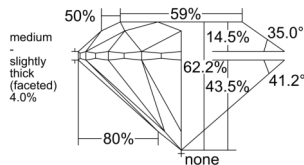

GIA®

FACSIMILE

GIA REPORT

7538991811

Verify this report at GIA.edu

GIA NATURAL DIAMOND DOSSIER®

November 13, 2025
GIA Report Number 7538991811
Shape and Cutting Style ..... Round Brilliant
Measurements ..... 4.25 - 4.28 x 2.65 mm

GRADING RESULTS

Carat Weight ..... 0.30 carat
Color Grade ..... F
Clarity Grade VVS1
Cut Grade ..... Excellent

ADDITIONAL GRADING INFORMATION

Polish ..... Excellent
Symmetry ..... Excellent
Fluorescence ..... None
Clarity Characteristics ..... Pinpoint, Feather
Inscription(s): GIA 7538991811

PROPORTIONS

Profile to actual proportions

GRADING SCALES

GIA COLOR SCALE	GIA CLARITY SCALE	GIA CUT SCALE	
D	FLAWLESS	EXCELLENT	
E	INTERNALLY FLAWLESS		
F		VVS₁	VERY GOOD
G	VVS₂		
H	VS₁	GOOD	
I	VS₂		
J	SI₁	FAIR	
K	SI₂		
L	I₁	POOR	
M	I₂		
N	I₃		
O			
P			
Q			
R			
S			
T			
U			
V			
W			
X			
Y			
Z