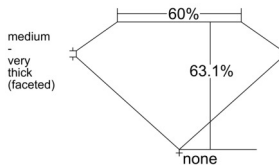

GIA®

FACSIMILE

GIA REPORT 7538990220

Verify this report at GIA.edu

GIA NATURAL DIAMOND DOSSIER®

November 14, 2025
GIA Report Number 7538990220
Shape and Cutting Style ..... Heart Brilliant
Measurements ..... 5.25 x 6.02 x 3.80 mm

GRADING RESULTS

Carat Weight ..... 0.70 carat
Color Grade ..... H
Clarity Grade VVS1

ADDITIONAL GRADING INFORMATION

Polish ..... Excellent
Symmetry ..... Excellent
Fluorescence ..... Faint
Clarity Characteristics ..... Feather
Inscription(s): GIA 7538990220

PROPORTIONS

Profile not to actual proportions

GRADING SCALES

GIA COLOR SCALE		GIA CLARITY SCALE			
COLORLESS	D	VERY VERY SLIGHTLY INCLUDED	FLAWLESS		
	E		INTERNALLY FLAWLESS		
	F	VERY SLIGHTLY INCLUDED	VVS₁		
	G		VVS₂		
	H		VS₁		
	NEAR COLORLESS	I	SLIGHTLY INCLUDED	VS₂	
		J		SI₁	
		FAINT	K	INCLUDED	SI₂
			L		I₁
			M		I₂
VERTICALLY LIGHT	N	LIGHT	I₃		
	O				
	P				
	Q				
	R