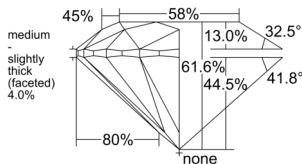

GIA®

FACSIMILE

GIA REPORT 7538976543

Verify this report at GIA.edu

GIA NATURAL DIAMOND DOSSIER®

November 11, 2025
GIA Report Number 7538976543
Shape and Cutting Style ..... Round Brilliant
Measurements ..... 3.65 - 3.66 x 2.25 mm

GRADING RESULTS

Carat Weight ..... 0.18 carat
Color Grade ..... G
Clarity Grade VVS1
Cut Grade ..... Excellent

ADDITIONAL GRADING INFORMATION

Polish ..... Excellent
Symmetry ..... Excellent
Fluorescence ..... None
Clarity Characteristics ..... Pinpoint, Feather
Inscription(s): GIA 7538976543

PROPORTIONS

Profile to actual proportions