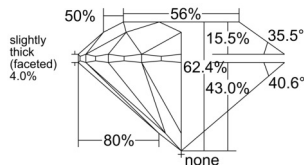

GIA®

FACSIMILE

GIA REPORT

7538971601

Verify this report at GIA.edu

GIA NATURAL DIAMOND DOSSIER®

November 13, 2025
GIA Report Number 7538971601
Shape and Cutting Style ..... Round Brilliant
Measurements ..... 5.20 - 5.22 x 3.25 mm

GRADING RESULTS

Carat Weight ..... 0.55 carat
Color Grade I
Clarity Grade VS2
Cut Grade ..... Excellent

ADDITIONAL GRADING INFORMATION

Polish ..... Excellent
Symmetry ..... Excellent
Fluorescence ..... None
Clarity Characteristics ..... Crystal, Cloud
Inscription(s): GIA 7538971601

PROPORTIONS

Profile to actual proportions

GRADING SCALES

GIA COLOR SCALE

COLORLESS	D
	E
	F
	G
	H
	I
	J
NEAR COLORLESS	K
	L
Faint	M
	N
	O
	P
Very Light	Q
	R
	S
	T
	U
	V
Light	W
	X
	Y
	Z

GIA CLARITY SCALE

FLAWLESS	VERY VERY SLIGHTLY INCLUDED	VS₁	VS₂	VS₁	VS₂	SI₁	SI₂	I₁	I₂	I₃					
											FLAWLESS	INTERNALLY FLAWLESS	VERY SLIGHTLY INCLUDED	SLIGHTLY INCLUDED	INCLUDED

GIA CUT SCALE

EXCELLENT
VERY GOOD
GOOD
FAIR
POOR