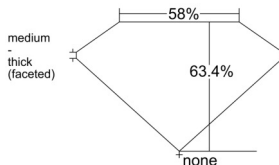

GIA®

FACSIMILE

GIA REPORT 7538969474

Verify this report at GIA.edu

GIA NATURAL DIAMOND DOSSIER®

November 11, 2025
GIA Report Number **7538969474**
Shape and Cutting Style ..... **Heart Brilliant**
Measurements ..... **5.08 x 6.08 x 3.86 mm**

GRADING RESULTS

Carat Weight ..... **0.70 carat**
Color Grade ..... **D**
Clarity Grade **S11**

ADDITIONAL GRADING INFORMATION

Polish ..... **Very Good**
Symmetry ..... **Very Good**
Fluorescence ..... **None**
Clarity Characteristics..... **Crystal**
Inscription(s): **GIA 7538969474**

PROPORTIONS

Profile not to actual proportions

GRADING SCALES

GIA COLOR SCALE		GIA CLARITY SCALE			
COLORLESS	D	VERY VERY SLIGHTLY INCLUDED	FLAWLESS		
	E		INTERNALLY FLAWLESS		
	F	VERY SLIGHTLY INCLUDED	VVS₁		
	G		VVS₂		
	H		VS₁		
	NEAR COLORLESS	I	SLIGHTLY INCLUDED	VS₂	
		J		S1₁	
		FAINT	K	INCLUDED	S1₂
			L		I₁
			M		I₂
VERT LIGHT	N	LIGHT	I₃		
	O				
	P				
	Q				
	R