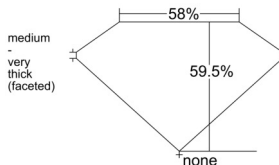

GIA®

FACSIMILE

GIA REPORT 7538924494

Verify this report at GIA.edu

GIA NATURAL DIAMOND DOSSIER®

November 11, 2025
GIA Report Number 7538924494
Shape and Cutting Style ..... Heart Brilliant
Measurements ..... 5.77 x 6.79 x 4.04 mm

GRADING RESULTS

Carat Weight ..... 0.90 carat
Color Grade ..... H
Clarity Grade VS1

ADDITIONAL GRADING INFORMATION

Polish ..... Excellent
Symmetry ..... Excellent
Fluorescence ..... None
Clarity Characteristics..... Crystal, Cloud, Pinpoint
Inspection(s): GIA 7538924494

PROPORTIONS

Profile not to actual proportions

GRADING SCALES

GIA COLOR SCALE		GIA CLARITY SCALE			
COLORLESS	D	VERY VERY SLIGHTLY INCLUDED	FLAWLESS		
	E		INTERNALLY FLAWLESS		
	F	VERY SLIGHTLY INCLUDED	VVS₁		
	G		VVS₂		
	H		VS₁		
	NEAR COLORLESS	I	SLIGHTLY INCLUDED	VS₂	
		J		SI₁	
		FAINT	K	INCLUDED	SI₂
			L		I₁
			M		I₂
VERT LIGHT	N	LIGHT	I₃		
	O				
	P				
	Q				
	R