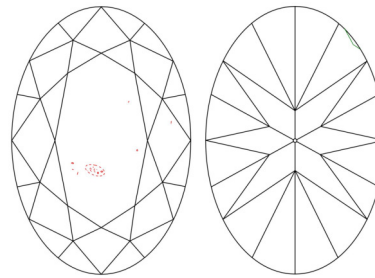

GIA NATURAL DIAMOND GRADING REPORT

November 06, 2025  
 GIA Report Number ..... 7538901644  
 Shape and Cutting Style ..... Oval Brilliant  
 Measurements ..... 9.36 x 6.92 x 4.51 mm

GRADING RESULTS

Carat Weight ..... 2.00 carat  
 Color Grade ..... G  
 Clarity Grade ..... VS2

ADDITIONAL GRADING INFORMATION

Polish ..... Excellent  
 Symmetry ..... Excellent  
 Fluorescence ..... None  
 Inscription(s): GIA 7538901644  
**Comments:** Pinpoints are not shown.

PROPORTIONS

Profile not to actual proportions

CLARITY CHARACTERISTICS

KEY TO SYMBOLS\*

-  Cloud
-  Crystal
-  Needle
-  Natural

\* Red symbols denote internal characteristics (inclusions). Green or black symbols denote external characteristics (blemishes). Diagram is an approximate representation of the diamond, and symbols shown indicate type, position, and approximate size of clarity characteristics. All clarity characteristics may not be shown. Details of finish are not shown.