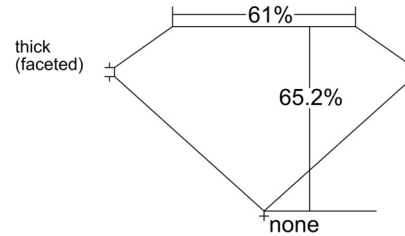

GIA NATURAL DIAMOND GRADING REPORT

November 06, 2025  
 GIA Report Number ..... 7538901644  
 Shape and Cutting Style ..... Oval Brilliant  
 Measurements ..... 9.36 x 6.92 x 4.51 mm

GRADING RESULTS

Carat Weight ..... 2.00 carat  
 Color Grade ..... G  
 Clarity Grade ..... VS2

ADDITIONAL GRADING INFORMATION

Polish ..... Excellent  
 Symmetry ..... Excellent  
 Fluorescence ..... None  
 Inscription(s): GIA 7538901644  
**Comments:** Pinpoints are not shown.

PROPORTIONS

Profile not to actual proportions

CLARITY CHARACTERISTICS

KEY TO SYMBOLS\*

-  Cloud
-  Crystal
-  Needle
-  Natural

\* Red symbols denote internal characteristics (inclusions). Green or black symbols denote external characteristics (blemishes). Diagram is an approximate representation of the diamond, and symbols shown indicate type, position, and approximate size of clarity characteristics. All clarity characteristics may not be shown. Details of finish are not shown.