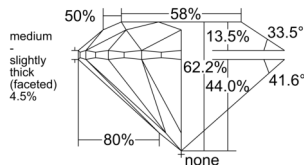

GIA®

FACSIMILE

GIA REPORT

7538896446

Verify this report at GIA.edu

GIA NATURAL DIAMOND DOSSIER®

November 06, 2025
GIA Report Number 7538896446
Shape and Cutting Style ..... Round Brilliant
Measurements ..... 4.33 - 4.35 x 2.70 mm

GRADING RESULTS

Carat Weight ..... 0.31 carat
Color Grade ..... D
Clarity Grade VVS1
Cut Grade ..... Excellent

ADDITIONAL GRADING INFORMATION

Polish ..... Excellent
Symmetry ..... Excellent
Fluorescence ..... None
Clarity Characteristics ..... Pinpoint
Inscription(s): GIA 7538896446

PROPORTIONS

Profile to actual proportions