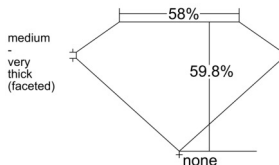

GIA®

FACSIMILE

GIA REPORT 7538893461

Verify this report at GIA.edu

GIA NATURAL DIAMOND DOSSIER®

November 06, 2025
GIA Report Number 7538893461
Shape and Cutting Style ..... Heart Brilliant
Measurements ..... 4.87 x 5.41 x 3.24 mm

GRADING RESULTS

Carat Weight ..... 0.50 carat
Color Grade ..... F
Clarity Grade VS2

ADDITIONAL GRADING INFORMATION

Polish ..... Excellent
Symmetry ..... Very Good
Fluorescence ..... None
Clarity Characteristics ..... Cloud
Inscription(s): GIA 7538893461

PROPORTIONS

Profile not to actual proportions

GRADING SCALES

GIA COLOR SCALE		GIA CLARITY SCALE			
COLORLESS	D	VERY VERY SLIGHTLY INCLUDED	FLAWLESS		
	E		INTERNALLY FLAWLESS		
	F	VERY SLIGHTLY INCLUDED	VVS₁		
	G		VVS₂		
	H		VS₁		
	NEAR COLORLESS	I	SLIGHTLY INCLUDED	VS₂	
		J		SI₁	
		FAINT	K	INCLUDED	SI₂
			L		I₁
			M		I₂
VERT LIGHT	N	LIGHT	I₃		
	O				
	P				
	Q				
	R