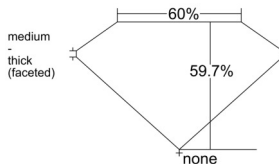

GIA®

FACSIMILE

GIA REPORT 7538893142

Verify this report at GIA.edu

GIA NATURAL DIAMOND DOSSIER®

November 06, 2025
GIA Report Number 7538893142
Shape and Cutting Style ..... Heart Brilliant
Measurements ..... 4.94 x 5.50 x 3.28 mm

GRADING RESULTS

Carat Weight ..... 0.51 carat
Color Grade ..... G
Clarity Grade VVS1

ADDITIONAL GRADING INFORMATION

Polish ..... Excellent
Symmetry ..... Very Good
Fluorescence ..... None
Clarity Characteristics ..... Pinpoint, Feather
Inscription(s): GIA 7538893142

PROPORTIONS

Profile not to actual proportions

GRADING SCALES

GIA COLOR SCALE		GIA CLARITY SCALE			
COLORLESS	D	VERY VERY SLIGHTLY INCLUDED	FLAWLESS		
	E		INTERNALLY FLAWLESS		
	F	VERY SLIGHTLY INCLUDED	VVS₁		
	G		VVS₂		
	H		VS₁		
	NEAR COLORLESS	I	SLIGHTLY INCLUDED	VS₂	
		J		SI₁	
		FAINT	K	INCLUDED	SI₂
			L		I₁
			M		I₂
VERTICALLY LIGHT	N	INCLUDED	I₃		
	O				
	P				
	Q				
	R				
LIGHT	S				
	T				
	U				
	V				
	W				
	X				
	Y				
	Z