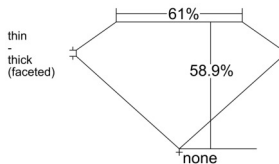

GIA®

FACSIMILE

GIA REPORT

7538866641

Verify this report at GIA.edu

GIA NATURAL DIAMOND DOSSIER®

November 03, 2025
GIA Report Number 7538866641
Shape and Cutting Style ..... Heart Brilliant
Measurements ..... 5.10 x 5.66 x 3.33 mm

GRADING RESULTS

Carat Weight ..... 0.54 carat
Color Grade ..... K
Clarity Grade VVS1

ADDITIONAL GRADING INFORMATION

Polish ..... Excellent
Symmetry ..... Excellent
Fluorescence ..... Faint
Clarity Characteristics.... Cloud, Indented Natural, Manufacturing Remnant

Inscription(s): GIA 7538866641

PROPORTIONS

Profile not to actual proportions

GRADING SCALES

GIA COLOR SCALE		GIA CLARITY SCALE			
COLORLESS	D	VERY VERY SLIGHTLY INCLUDED	FLAWLESS		
	E		INTERNALLY FLAWLESS		
	F	VERY SLIGHTLY INCLUDED	VVS₁		
	G		VVS₂		
	H		VS₁		
	NEAR COLORLESS	I	SLIGHTLY INCLUDED	VS₂	
		J		SI₁	
		FAINT	K	INCLUDED	SI₂
			L		I₁
			M		I₂
VERT LIGHT	N		INCLUDED	I₃	
	O				
	P				
	Q				
	R				
	S				
LIGHT	T				
	U				
	V				
	W				
	X				
Y					
Z