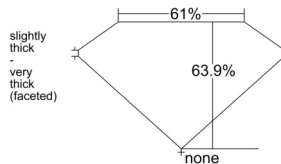

GIA®

FACSIMILE

GIA REPORT 7538856755

Verify this report at GIA.edu

GIA NATURAL DIAMOND DOSSIER®

October 30, 2025
GIA Report Number 7538856755
Shape and Cutting Style ..... Pear Brilliant
Measurements ..... 6.61 x 4.40 x 2.81 mm

GRADING RESULTS

Carat Weight ..... 0.50 carat
Color Grade ..... E
Clarity Grade VS1

ADDITIONAL GRADING INFORMATION

Polish ..... Very Good
Symmetry ..... Very Good
Fluorescence ..... Faint
Clarity Characteristics..... Crystal, Pinpoint
Inspection(s): GIA 7538856755

PROPORTIONS

Profile not to actual proportions

GRADING SCALES

GIA COLOR SCALE		GIA CLARITY SCALE	
NEAR COLORLESS	D	VERY SLIGHTLY SIGHTLY INCLUDED	FLAWLESS
	E		INTERNALLY FLAWLESS
	F		VS₁
	G		VS₂
	H		VS₁
	I		VS₂
	J		SI₁
	K		SI₂
	L		I₁
	M		I₂
FAINT	N	SLIGHTLY INCLUDED	I₃
	O		
	P		
	Q		
VERY LIGHT	R	INCLUDED	
	S		
	T		
	U		
	V		
	W		
	X		
	Y		
LIGHT	Z