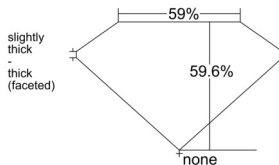

GIA®

FACSIMILE

GIA REPORT 7538855782

Verify this report at GIA.edu

GIA NATURAL DIAMOND DOSSIER®

October 31, 2025
GIA Report Number 7538855782
Shape and Cutting Style ..... Heart Brilliant
Measurements ..... 5.52 x 6.08 x 3.62 mm

GRADING RESULTS

Carat Weight ..... 0.70 carat
Color Grade ..... K
Clarity Grade VS2

ADDITIONAL GRADING INFORMATION

Polish ..... Excellent
Symmetry ..... Very Good
Fluorescence ..... Medium Blue
Clarity Characteristics ..... Crystal
Inscription(s): GIA 7538855782

PROPORTIONS

Profile not to actual proportions

GRADING SCALES

GIA COLOR SCALE		GIA CLARITY SCALE	
COLORLESS	D	VERY VERY SLIGHTLY INCLUDED	FLAWLESS
	E		INTERNALLY FLAWLESS
	F		VVS₁
	G		VVS₂
	H		VS₁
	I		VS₂
	J		SI₁
	K		SI₂
	L		I₁
	M		I₂
NEAR COLORLESS	N	SLIGHTLY INCLUDED	I₃
	O		
	P		
	Q		
FAINT	R		
	S		
	T		
	U		
VERY LIGHT	V		
	W		
	X		
	Y		
LIGHT	Z