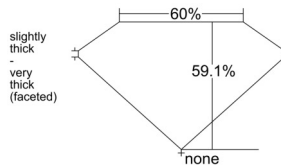

GIA®

FACSIMILE

GIA REPORT 7538854330

Verify this report at GIA.edu

GIA NATURAL DIAMOND DOSSIER®

October 31, 2025
GIA Report Number 7538854330
Shape and Cutting Style ..... Heart Brilliant
Measurements ..... 5.70 x 6.36 x 3.76 mm

GRADING RESULTS

Carat Weight ..... 0.80 carat
Color Grade ..... G
Clarity Grade VS1

ADDITIONAL GRADING INFORMATION

Polish ..... Excellent
Symmetry ..... Very Good
Fluorescence ..... Strong Blue
Clarity Characteristics..... Crystal, Pinpoint, Indented Natural
Inspection(s): GIA 7538854330

PROPORTIONS

Profile not to actual proportions

GRADING SCALES

GIA COLOR SCALE		GIA CLARITY SCALE			
COLORLESS	D	VERY SLIGHTLY INCLUDED	FLAWLESS		
	E		INTERNALLY FLAWLESS		
	F	INCLUDED	VS₁		
	G		VS₂		
	H		VS₁		
	NEAR COLORLESS	I	INCLUDED	VS₂	
		J		SI₁	
		FAINT	K	INCLUDED	SI₂
			L		I₁
			M		I₂
VERT LIGHT	N	INCLUDED	I₃		
	O				
	P				
	Q				
	R				
	S				
	T				
LIGHT	U				
	V				
	W				
	X				
Y					
Z