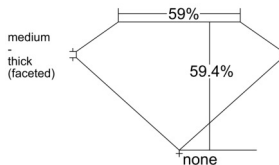

GIA®

FACSIMILE

GIA REPORT 7538843012

Verify this report at GIA.edu

GIA NATURAL DIAMOND DOSSIER®

October 31, 2025
GIA Report Number 7538843012
Shape and Cutting Style ..... Heart Brilliant
Measurements ..... 4.78 x 5.62 x 3.34 mm

GRADING RESULTS

Carat Weight ..... 0.50 carat
Color Grade I
Clarity Grade ..... Internally Flawless

ADDITIONAL GRADING INFORMATION

Polish ..... Excellent
Symmetry ..... Very Good
Fluorescence ..... Faint
Clarity Characteristics..... Minor Details of Polish
Inspection(s): GIA 7538843012

PROPORTIONS

Profile not to actual proportions

GRADING SCALES

GIA COLOR SCALE		GIA CLARITY SCALE			
COLORLESS	D	VERY VERY SLIGHTLY INCLUDED	FLAWLESS		
	E		INTERNALLY FLAWLESS		
	F	VERY SLIGHTLY INCLUDED	VVS₁		
	G		VVS₂		
	H		VS₁		
	NEAR COLORLESS	I	SLIGHTLY INCLUDED	VS₂	
		J		SI₁	
		FAINT	K	INCLUDED	SI₂
			L		I₁
			M		I₂
VERT LIGHT	N		INCLUDED	I₃	
	O				
	P				
	LIGHT	Q			
		R			
S					
T					
U					
	V				
	W				
	X				
	Y				
	Z