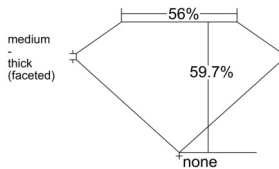

GIA®

FACSIMILE

GIA REPORT 7538842758

Verify this report at GIA.edu

GIA NATURAL DIAMOND DOSSIER®

October 31, 2025
GIA Report Number **7538842758**
Shape and Cutting Style ..... **Heart Brilliant**
Measurements ..... **4.78 x 5.64 x 3.37 mm**

GRADING RESULTS

Carat Weight ..... **0.51 carat**
Color Grade ..... **H**
Clarity Grade **VVS2**

ADDITIONAL GRADING INFORMATION

Polish ..... **Very Good**
Symmetry ..... **Excellent**
Fluorescence ..... **Faint**
Clarity Characteristics..... **Pinpoint**
Inscription(s): GIA 7538842758

PROPORTIONS

Profile not to actual proportions

GRADING SCALES

GIA COLOR SCALE		GIA CLARITY SCALE			
COLORLESS	D	VERY VERY SLIGHTLY INCLUDED	FLAWLESS		
	E		INTERNALLY FLAWLESS		
	F	VERY SLIGHTLY INCLUDED	VVS₁		
	G		VVS₂		
	H		VS₁		
	NEAR COLORLESS	I	SLIGHTLY INCLUDED	VS₂	
		J		SI₁	
		FAINT	K	INCLUDED	SI₂
			L		I₁
			M		I₂
VERT LIGHT	N	LIGHT	I₃		
	O				
	P				
	Q				
	R