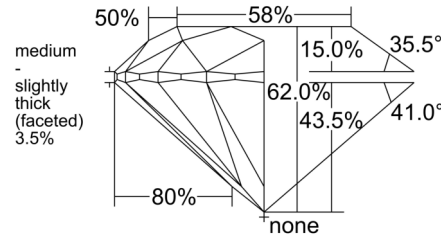

GIA NATURAL DIAMOND GRADING REPORT

October 30, 2025
 GIA Report Number 7538834637
 Shape and Cutting Style Round Brilliant
 Measurements 7.32 - 7.35 x 4.55 mm

GRADING RESULTS

Carat Weight 1.51 carat
 Color Grade F
 Clarity Grade SI1
 Cut Grade Excellent

ADDITIONAL GRADING INFORMATION

Polish Excellent
 Symmetry Excellent
 Fluorescence Medium Blue

Inscription(s): GIA 7538834637

Comments: Clouds are not shown. Pinpoints are not shown.

PROPORTIONS

Profile to actual proportions

CLARITY CHARACTERISTICS

KEY TO SYMBOLS*

- Crystal
- ~ Feather
- \\ Needle

* Red symbols denote internal characteristics (inclusions). Green or black symbols denote external characteristics (blemishes). Diagram is an approximate representation of the diamond, and symbols shown indicate type, position, and approximate size of clarity characteristics. All clarity characteristics may not be shown. Details of finish are not shown.