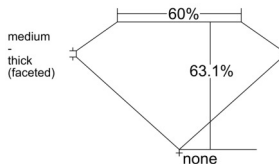

GIA®

FACSIMILE

GIA REPORT 7538831816

Verify this report at GIA.edu

GIA NATURAL DIAMOND DOSSIER®

October 29, 2025
GIA Report Number 7538831816
Shape and Cutting Style ..... Oval Brilliant
Measurements ..... 6.86 x 5.00 x 3.16 mm

GRADING RESULTS

Carat Weight ..... 0.70 carat
Color Grade I
Clarity Grade SI1

ADDITIONAL GRADING INFORMATION

Polish ..... Excellent
Symmetry ..... Excellent
Fluorescence ..... Faint
Clarity Characteristics ..... Crystal
Inscription(s): GIA 7538831816

PROPORTIONS

Profile not to actual proportions

GRADING SCALES

GIA COLOR SCALE		GIA CLARITY SCALE			
COLORLESS	D	VERY VERY SLIGHTLY INCLUDED	FLAWLESS		
	E		INTERNALLY FLAWLESS		
	F	VERY SLIGHTLY INCLUDED	VVS₁		
	G		VVS₂		
	H		VS₁		
	NEAR COLORLESS	I	SLIGHTLY INCLUDED	VS₂	
		J		SI₁	
		FAINT	K	INCLUDED	SI₂
			L		I₁
	M		I₂		
VERT LIGHT	N		INCLUDED	I₃	
	O				
	P				
	LIGHT		Q		
			R		
		S			
T					
U					
V					
W					
X					
Y					
Z