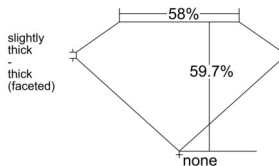

GIA®

FACSIMILE

GIA REPORT 7538808690

Verify this report at GIA.edu

GIA NATURAL DIAMOND DOSSIER®

October 29, 2025
GIA Report Number 7538808690
Shape and Cutting Style ..... Heart Brilliant
Measurements ..... 5.17 x 6.13 x 3.66 mm

GRADING RESULTS

Carat Weight ..... 0.70 carat
Color Grade ..... H
Clarity Grade VS1

ADDITIONAL GRADING INFORMATION

Polish ..... Excellent
Symmetry ..... Excellent
Fluorescence ..... Faint
Clarity Characteristics..... Crystal, Cloud, Pinpoint
Inscription(s): GIA 7538808690

PROPORTIONS

Profile not to actual proportions

GRADING SCALES

GIA COLOR SCALE		GIA CLARITY SCALE	
COLORLESS	D	VERY VERY SLIGHTLY INCLUDED	FLAWLESS
	E		INTERNALLY FLAWLESS
	F		VVS₁
	G		VVS₂
	H		VS₁
	I		VS₂
	J		SI₁
	K		SI₂
	L		I₁
	M		I₂
NEAR COLORLESS	N	SLIGHTLY INCLUDED	I₃
	O		
	P		
	Q		
	R		
FAINT	S	INCLUDED	
	T		
	U		
	V		
	W		
VERY LIGHT	X		
	Y		
	Z		
LIGHT