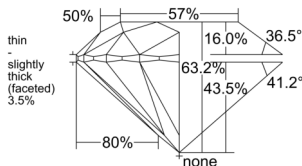

GIA®

FACSIMILE

GIA REPORT 7538787920

Verify this report at GIA.edu

GIA NATURAL DIAMOND DOSSIER®

October 31, 2025
GIA Report Number 7538787920
Shape and Cutting Style ..... Round Brilliant
Measurements ..... 4.27 - 4.31 x 2.71 mm

GRADING RESULTS

Carat Weight ..... 0.31 carat
Color Grade ..... G
Clarity Grade VS2
Cut Grade ..... Excellent

ADDITIONAL GRADING INFORMATION

Polish ..... Excellent
Symmetry ..... Excellent
Fluorescence ..... None
Clarity Characteristics ..... Crystal, Needle
Inscription(s): GIA 7538787920

PROPORTIONS

GRADING SCALES

GIA COLOR SCALE

COLORESS	D
	E
	F
	G
	H
	I
	J
NEAR COLORESS	K
	L
FANIT	M
	N
	O
	P
	Q
	R
	S
	T
	U
	V
	W
	X
	Y
LIGHT	Z

GIA CLARITY SCALE

FLAWLESS	INTERNAL FLAWLESS	
		FLAWLESS
VERY VERY SLIGHTLY INCLUDED	VERY SLIGHTLY INCLUDED	
		VVS₁
VERY SLIGHTLY INCLUDED	SLIGHTLY INCLUDED	
		VVS₂
SLIGHTLY INCLUDED	INCLUDED	
		VS₁
	VS₂	
	SI₁	
	SI₂	
	I₁	
	I₂	
	I₃	

GIA CUT SCALE

EXCELLENT
VERY GOOD
GOOD
FAIR
POOR