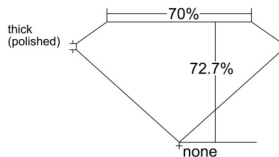

GIA®

FACSIMILE

GIA REPORT 7538778346

Verify this report at GIA.edu

GIA NATURAL DIAMOND DOSSIER®

October 30, 2025
GIA Report Number 7538778346
Shape and Cutting Style ..... Square Modified Brilliant
Measurements ..... 5.22 x 5.11 x 3.72 mm

GRADING RESULTS

Carat Weight ..... 0.90 carat
Color Grade L
Clarity Grade SI1

ADDITIONAL GRADING INFORMATION

Polish ..... Excellent
Symmetry ..... Very Good
Fluorescence ..... None
Clarity Characteristics..... Crystal, Feather
Inscription(s): GIA 7538778346

PROPORTIONS

Profile not to actual proportions

GRADING SCALES

GIA COLOR SCALE		GIA CLARITY SCALE			
COLORLESS	D	VERY VERY SLIGHTLY INCLUDED	FLAWLESS		
	E		INTERNALLY FLAWLESS		
	F		VVS₁		
	NEAR COLORLESS	G	VERY SLIGHTLY INCLUDED	VVS₂	
		H		VS₁	
		FANT	I	SLIGHTLY INCLUDED	VS₂
			J		SI₁
	LIGHT	K	INCLUDED	SI₂	
		L		I₁	
		M		I₂	
VERY LIGHT		N	INCLUDED	I₃	
		O			
		P			
LIGHT		Q			
		R			
	S				
	T				
	U				
	V				
	W				
	X				
	Y				
	Z