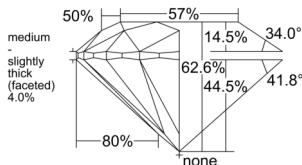

GIA®

FACSIMILE

GIA NATURAL DIAMOND DOSSIER®

October 16, 2025
GIA Report Number 7538767445
Shape and Cutting Style ..... Round Brilliant
Measurements ..... 3.67 - 3.69 x 2.31 mm

GRADING RESULTS

Carat Weight ..... 0.19 carat
Color Grade ..... F
Clarity Grade VVS2
Cut Grade ..... Excellent

ADDITIONAL GRADING INFORMATION

Polish ..... Excellent
Symmetry ..... Excellent
Fluorescence ..... None
Clarity Characteristics..... Pinpoint, Indented Natural
Inspection(s): GIA 7538767445

GIA REPORT 7538767445

Verify this report at GIA.edu

PROPORTIONS

Profile to actual proportions