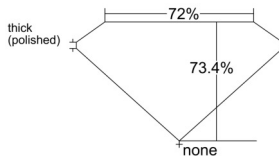

GIA®

FACSIMILE

GIA REPORT 7538744088

Verify this report at GIA.edu

GIA NATURAL DIAMOND DOSSIER®

October 15, 2025
GIA Report Number **7538744088**
Shape and Cutting Style ..... **Square Modified Brilliant**
Measurements ..... **4.37 x 4.33 x 3.18 mm**

GRADING RESULTS

Carat Weight ..... **0.51 carat**
Color Grade ..... **E**
Clarity Grade **VS1**

ADDITIONAL GRADING INFORMATION

Polish ..... **Excellent**
Symmetry ..... **Very Good**
Fluorescence ..... **None**
Clarity Characteristics..... **Knot, Cloud, Pinpoint**
Inscription(s): **GIA 7538744088**

PROPORTIONS

Profile not to actual proportions

GRADING SCALES

GIA COLOR SCALE		GIA CLARITY SCALE			
COLORLESS	D	VERY VERY SLIGHTLY INCLUDED	FLAWLESS		
	E		INTERNALLY FLAWLESS		
	F		VS₁		
	NEAR COLORLESS	G	VERY SLIGHTLY INCLUDED	VS₂	
		H		VS₁	
		FANT	I	SLIGHTLY INCLUDED	VS₂
			J		SI₁
	LIGHT	K	INCLUDED	SI₂	
		L		I₁	
		M		I₂	
VERY LIGHT		N	INCLUDED	I₃	
		O			
		P			
Z		Q			
		R			
	S				
	T				
	U