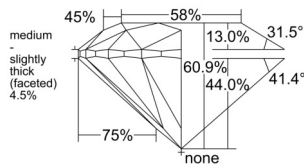

GIA®

FACSIMILE

GIA REPORT 7538743482

Verify this report at GIA.edu

GIA NATURAL DIAMOND DOSSIER®

October 16, 2025
GIA Report Number **7538743482**
Shape and Cutting Style ..... **Round Brilliant**
Measurements ..... **3.62 - 3.65 x 2.21 mm**

GRADING RESULTS

Carat Weight ..... **0.18 carat**
Color Grade ..... **F**
Clarity Grade **VS2**
Cut Grade ..... **Excellent**

ADDITIONAL GRADING INFORMATION

Polish ..... **Excellent**
Symmetry ..... **Excellent**
Fluorescence ..... **None**
Clarity Characteristics ..... **Feather**
Inscription(s): **GIA 7538743482**

PROPORTIONS

Profile to actual proportions

GRADING SCALES

GIA COLOR SCALE

COLORESS	D
	E
	F
	G
	H
	I
	J
NEAR COLORESS	K
	L
Faint	M
	N
	O
	P
VERY LIGHT	Q
	R
	S
	T
	U
	V
	W
	X
	Y
LIGHT	Z

GIA CLARITY SCALE

FLAWLESS	INTERNAL FLAWLESS	
		FLAWLESS
VERY VERY SLIGHTLY INCLUDED	VVS₁	
	VVS₂	
VERY SLIGHTLY INCLUDED	VS₁	
	VS₂	
SLIGHTLY INCLUDED	SI₁	
	SI₂	
INCLUDED	I₁	
	I₂	
	I₃	

GIA CUT SCALE

EXCELLENT	
	VERY GOOD
GOOD	
FAIR	
POOR