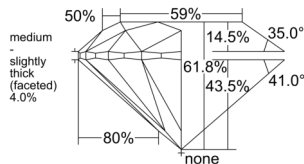

GIA®

FACSIMILE

GIA REPORT

7538741868

Verify this report at GIA.edu

GIA NATURAL DIAMOND DOSSIER®

October 17, 2025
GIA Report Number 7538741868
Shape and Cutting Style ..... Round Brilliant
Measurements ..... 5.10 - 5.13 x 3.16 mm

GRADING RESULTS

Carat Weight ..... 0.51 carat
Color Grade ..... E
Clarity Grade VVS1
Cut Grade ..... Excellent

ADDITIONAL GRADING INFORMATION

Polish ..... Excellent
Symmetry ..... Excellent
Fluorescence ..... Medium Blue
Clarity Characteristics ..... Pinpoint
Inscription(s): GIA 7538741868

PROPORTIONS

Profile to actual proportions