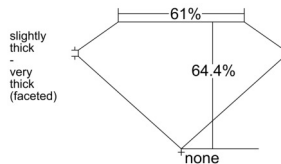

GIA®

FACSIMILE

GIA REPORT

7538624234

Verify this report at GIA.edu

GIA NATURAL DIAMOND DOSSIER®

October 07, 2025
GIA Report Number 7538624234
Shape and Cutting Style ..... Heart Brilliant
Measurements ..... 5.49 x 6.52 x 4.20 mm

GRADING RESULTS

Carat Weight ..... 0.91 carat
Color Grade ..... D
Clarity Grade VS2

ADDITIONAL GRADING INFORMATION

Polish ..... Excellent
Symmetry ..... Excellent
Fluorescence ..... Strong Blue
Clarity Characteristics ..... Crystal
Inscription(s): GIA 7538624234

PROPORTIONS

Profile not to actual proportions

GRADING SCALES

GIA COLOR SCALE		GIA CLARITY SCALE			
COLORLESS	D	VERY SLIGHTLY INCLUDED	FLAWLESS		
	E		INTERNALLY FLAWLESS		
	F		VS₁		
	NEAR COLORLESS	G	VERY SLIGHTLY INCLUDED	VS₂	
		H		VS₁	
		FANT	I	SLIGHTLY INCLUDED	VS₂
			J		SI₁
	K		SI₂		
	VERT LIGHT		L	INCLUDED	I₁
			M		I₂
N			I₃		
O					
P					
Q					
R					
LIGHT	S				
	T				
	U				
	V				
	W				
	X				
	Y				
	Z