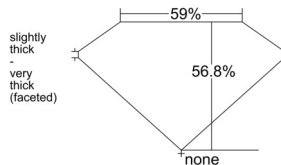

GIA®

FACSIMILE

GIA REPORT

7538594196

Verify this report at GIA.edu

GIA NATURAL DIAMOND DOSSIER®

October 03, 2025
GIA Report Number 7538594196
Shape and Cutting Style ..... Heart Brilliant
Measurements ..... 5.98 x 6.69 x 3.80 mm

GRADING RESULTS

Carat Weight ..... 0.90 carat
Color Grade ..... K
Clarity Grade VVS1

ADDITIONAL GRADING INFORMATION

Polish ..... Excellent
Symmetry ..... Excellent
Fluorescence ..... None
Clarity Characteristics ..... Pinpoint
Inscription(s): GIA 7538594196

PROPORTIONS

Profile not to actual proportions

GRADING SCALES

GIA COLOR SCALE		GIA CLARITY SCALE			
COLORLESS	D	VERY VERY SLIGHTLY INCLUDED	FLAWLESS		
	E		INTERNALLY FLAWLESS		
	F	VERY SLIGHTLY INCLUDED	VVS₁		
	G		VVS₂		
	H		VS₁		
	NEAR COLORLESS	I	SLIGHTLY INCLUDED	VS₂	
		J		SI₁	
		FAINT	K	INCLUDED	SI₂
			L		I₁
			M		I₂
VERT LIGHT			N	INCLUDED	I₃
			O		
			P		
	Q				
LIGHT	R				
	S				
	T				
	U				
	V				
	Z